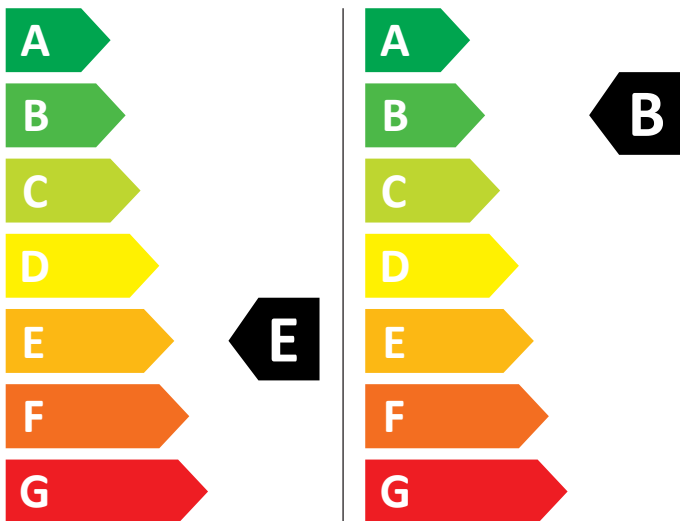

ENERG

VEDETTE

LSFVQ184W -01

377 kWh / 

55 kWh / 

6,0 kg

8,0 kg

90 L